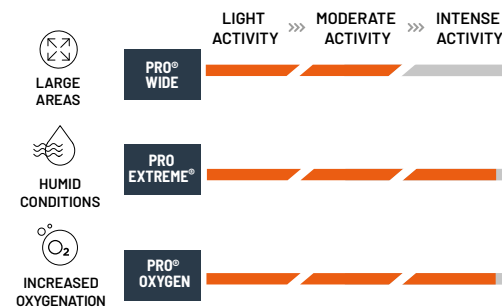

KEY BENEFIT