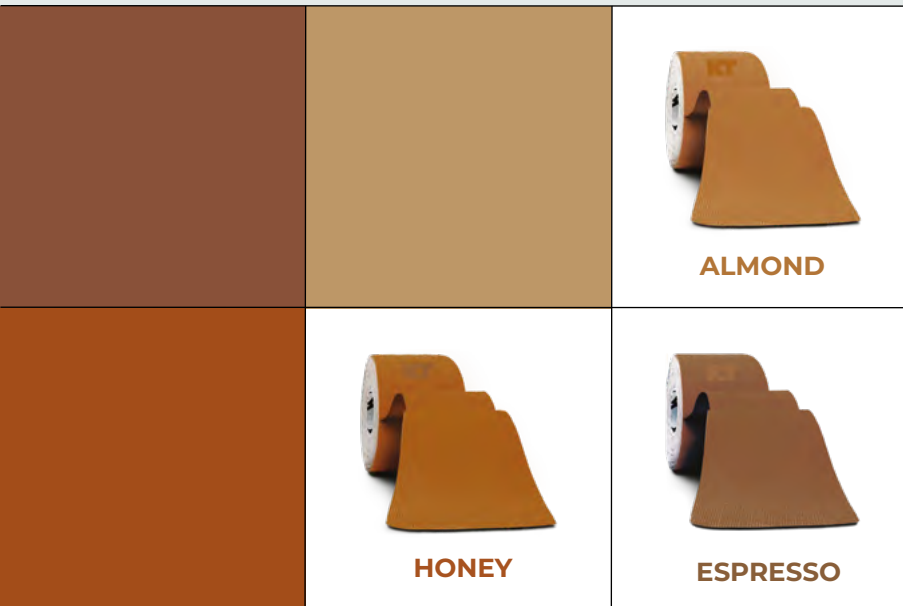

## CHAFE SAFE STICK

Anti-Chafing formula designed for 24-hour protection and silky smooth application to defend against chafing, blisters, or other skin irritations.

**PRO EXTREME®**

**TONES  
SERIES**

# TONES SERIES

- Blends in with your skin tone
- Tone matching logo disappears
- Our strongest adhesive
- Water resistant - stays on in water
- 4-7 days of wear

## 3 TONES FOR BETTER MATCHING SKIN

BREATHABLE

FOR HUMID CONDITIONS

WATER RESISTANT