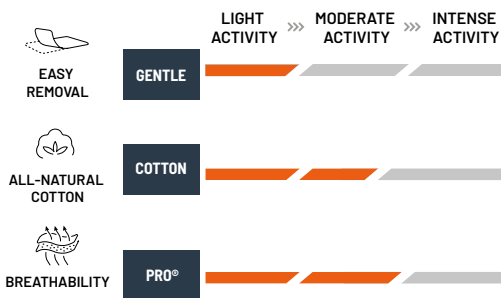

HOW TO CHOOSE KT TAPE FOR EVERY MOMENT

KEY BENEFIT